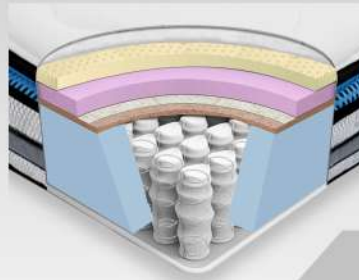

The pocket spring function independently in the appropriate tension. It proves to be an ideal for orthopedic support and capable to minimize the effect of motion disturbance.

The latex is features with natural elasticity that enables it to mould to sleeper body shape and recover its shape immediately when pressure is removed.

The structural of HD foam used in the mattress allows it to conform to the contours of the individual sleeping on the mattress.

The bonnell springs are hard spring which are connected each other with a helical wire that make them less receptive in pressure.

Summary

The mattress features a back supporter which gives you a very soft feel and allows the spine to rest in proper body temperature and position.

STAR NIGHT

13" Latex Pocket Spring Mattress With Euro Top