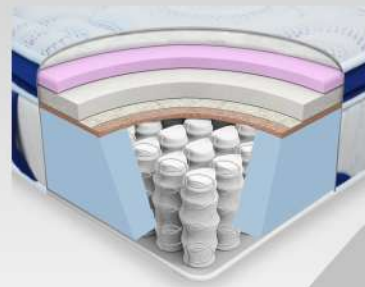

The structural of HD foam used in the mattress allows it to conform to the contours of the individual sleeping on the mattress.

The bonnell springs are hard spring which are connected each other with a helical wire that make them less receptive in pressure.

Summary

The mattress features a back supporter which gives you a very soft feel and allows the spine to rest in proper body temperature and position.

STAR NIGHT

13" Latex Pocket Spring Mattress With Euro Top

Summary

The mattress offering well ventilation, fresh feeling and muscle relief that assure you get a great night's sleep.

ANGELINA

13" Pocket Spring Mattress
 With Euro Top

Mattress Ratings

Hardness	_____	★★★★★
Support	_____	★★★★★
Motion Isolation	_____	★★★★★
Air Ventilation	_____	★★★★★

Summary

The mattress provides exceptional body support that help you get a sound sleep without keep you up at night.

ROSELLA

12" Latex Pocket Spring Mattress With Euro Top

- Enhance thermal comfort
- Reduces perspiration
- No affect on fabric breath ability
- Enhance quality of sleep
- High wash durability