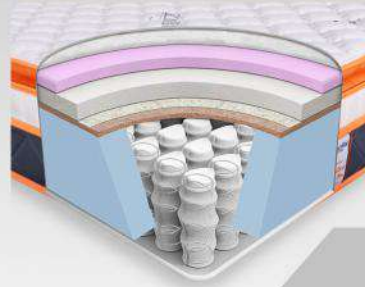

Summary

The mattress provides exceptional body support that help you get a sound sleep without keep you up at night.

ROSELLA

12" Latex Pocket Spring Mattress With Euro Top

- Enhance thermal comfort
- Reduces perspiration
- No affect on fabric breath ability
- Enhance quality of sleep
- High wash durability

SOFINO PLUS

12" Pocket Spring Mattress
 With Euro Top

Mattress Ratings

Hardness	_____	★★★★★
Support	_____	★★★★★
Motion Isolation	_____	★★★★★
Air Ventilation	_____	★★★★★

Summary

The mattress creates luxury inner layer with euro top give you a very soft feel and naturally boost you for the day ahead!