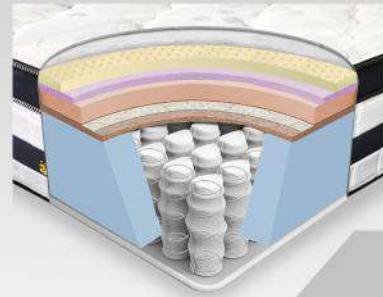

MODISH

13" Supreme Latex
Pocket Spring Mattress
With Euro Top

- Enhance thermal comfort
- Reduces perspiration
- No affect on fabric breath ability
- Enhance quality of sleep
- High wash durability

Mattress Ratings

Hardness	_____	★★★★★
Support	_____	★★★★★
Motion Isolation	_____	★★★★★
Air Ventilation	_____	★★★★★

Summary

The mattress features a back supporter which gives you a very soft feel and allows the spine to rest in proper body temperature and position.