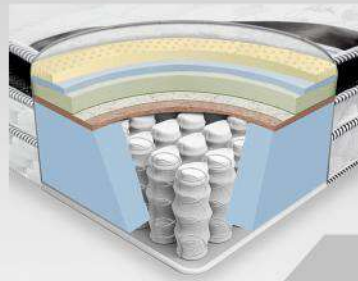

Summary

The mattress offering well ventilation, fresh feeling and muscle relief that assure you get a great night's sleep.

ANGELINA

13" Pocket Spring Mattress
 With Euro Top

Mattress Ratings

Hardness	_____	★★★★★
Support	_____	★★★★★
Motion Isolation	_____	★★★★★
Air Ventilation	_____	★★★★★

Summary

The mattress provides exceptional body support that help you get a sound sleep without keep you up at night.

ROSELLA

12" Latex Pocket Spring Mattress With Euro Top

- Enhance thermal comfort
- Reduces perspiration
- No affect on fabric breath ability
- Enhance quality of sleep
- High wash durability