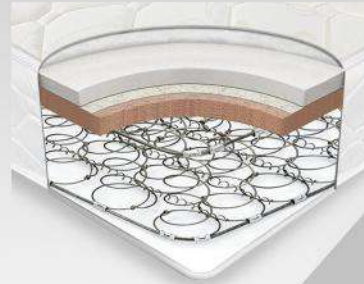

JADE

9" Spring Mattress

Mattress Ratings

| | | |
|------------------|--|-------|
| Hardness | | ★★★★★ |
| Support | | ★★★★★ |
| Motion Isolation | | ★★★★★ |
| Air Ventilation | | ★★★★★ |

Summary

The mattress provides the maximum comfort and back supportive that helps you get a sound sleep.

FIBRE STAR 1

9" Spring Mattress

Mattress Ratings

| | | |
|------------------|--|-------|
| Hardness | | ★★★★★ |
| Support | | ★★★★★ |
| Motion Isolation | | ★★★★★ |
| Air Ventilation | | ★★★★★ |

Summary

The Fibre Star mattress is more comfortable and back supportive that give you a restful and undisturbed night's sleep.