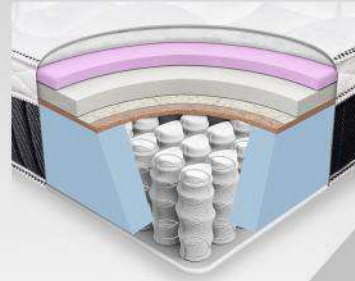

FIBRE STAR™

A good dream A good night...

Product Features

Why Choose Fibre Star Mattress

Coconut Fibre

Natural coconut fibre has moisture reducing and ventilation ability which gives the sleeper a calming sensation and complete relaxation; an ideal for human spinal and relieving pressure.

Pocket Spring

The pocket spring function independently in the appropriate tension. It proves to be an ideal for orthopedic support and capable to minimize the effect of motion disturbance.

Latex Foam

The latex is features with natural elasticity that enables it to mould to sleeper body shape and recover its shape immediately when pressure is removed.

HD Foam

The structural of HD foam used in the mattress allows it to conform to the contours of the individual sleeping on the mattress.

Bonnell Spring

The bonnell springs are hard spring which are connected each other with a helical wire that make them less receptive in pressure.

Benefits of Mattress

- Anti-Dust Mites
- Sanitized
- Environmental Friendly
- Good Support to Spinal
- Water Penetration
- Well Ventilated
- Turn - Free

SAPPHIRE

10" Pocket Spring Mattress
 with Pillow Top