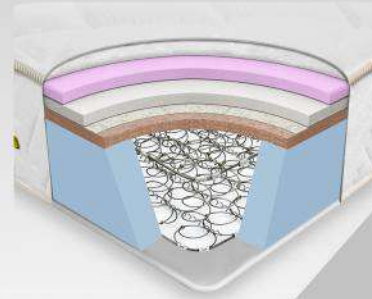

FIBRE STAR 1

9" Spring Mattress

Mattress Ratings

| | | |
|------------------|--|-------|
| Hardness | | ★★★★★ |
| Support | | ★★★★★ |
| Motion Isolation | | ★★★★★ |
| Air Ventilation | | ★★★★★ |

Summary

The Fibre Star mattress is more comfortable and back supportive that give you a restful and undisturbed night's sleep.

FIBRE STAR 3

10" Spring Mattress

Mattress Ratings

| | | |
|------------------|--|-------|
| Hardness | | ★★★★★ |
| Support | | ★★★★★ |
| Motion Isolation | | ★★★★★ |
| Air Ventilation | | ★★★★★ |

Summary

The mattress offering back support to your body that promise a long term proper firm support and allow you to get an ideal night's sleep.