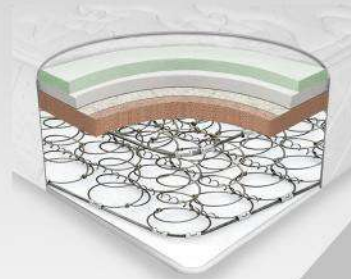

HD Foam

The structural of HD foam used in the mattress allows it to conform to the contours of the individual sleeping on the mattress.

Bonnell Spring

The bonnell springs are hard spring which are connected each other with a helical wire that make them less receptive in pressure.

JADE

9" Spring Mattress

Mattress Ratings

| | | |
|------------------|--|-------|
| Hardness | | ★★★★★ |
| Support | | ★★★★★ |
| Motion Isolation | | ★★★★★ |
| Air Ventilation | | ★★★★★ |

Summary

The mattress provides the maximum comfort and back supportive that helps you get a sound sleep.

FIBRE STAR 1

9" Spring Mattress

Mattress Ratings

| | | |
|------------------|--|-------|
| Hardness | | ★★★★★ |
| Support | | ★★★★★ |
| Motion Isolation | | ★★★★★ |
| Air Ventilation | | ★★★★★ |

Summary

The Fibre Star mattress is more comfortable and back supportive that give you a restful and undisturbed night's sleep.