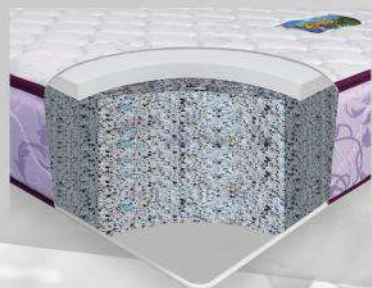

NEW SUNSHINE

3' x 5" | 5' x 8"
Rebond Mattress

FIBRE STAR
A good dream. A good night...

Mattress Ratings

| | | |
|------------------|-------|------|
| Hardness | ————— | ★★★★ |
| Support | ————— | ★★★★ |
| Motion Isolation | ————— | ★★★★ |
| Air Ventilation | ————— | ★★★★ |

Summary

The mattress made with high quality rebond foam provides relaxation to your body and mind that ensure you get a restful night's sleep.

NEW SUPERINA

3' x 5" | 5' x 8"
Rebond Mattress

FIBRE STAR
A good dream. A good night...