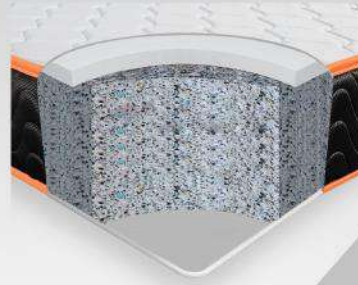

Restar[★]

SUNRISE

8'' Rebond Mattress

Mattress Ratings

Hardness	★★★★
Support	★★★★
Motion Isolation	★★★★
Air Ventilation	★★★★

Summary

The mattress made with high quality rebond foam provides relaxation to your body and mind that ensure you get a restful night's sleep.